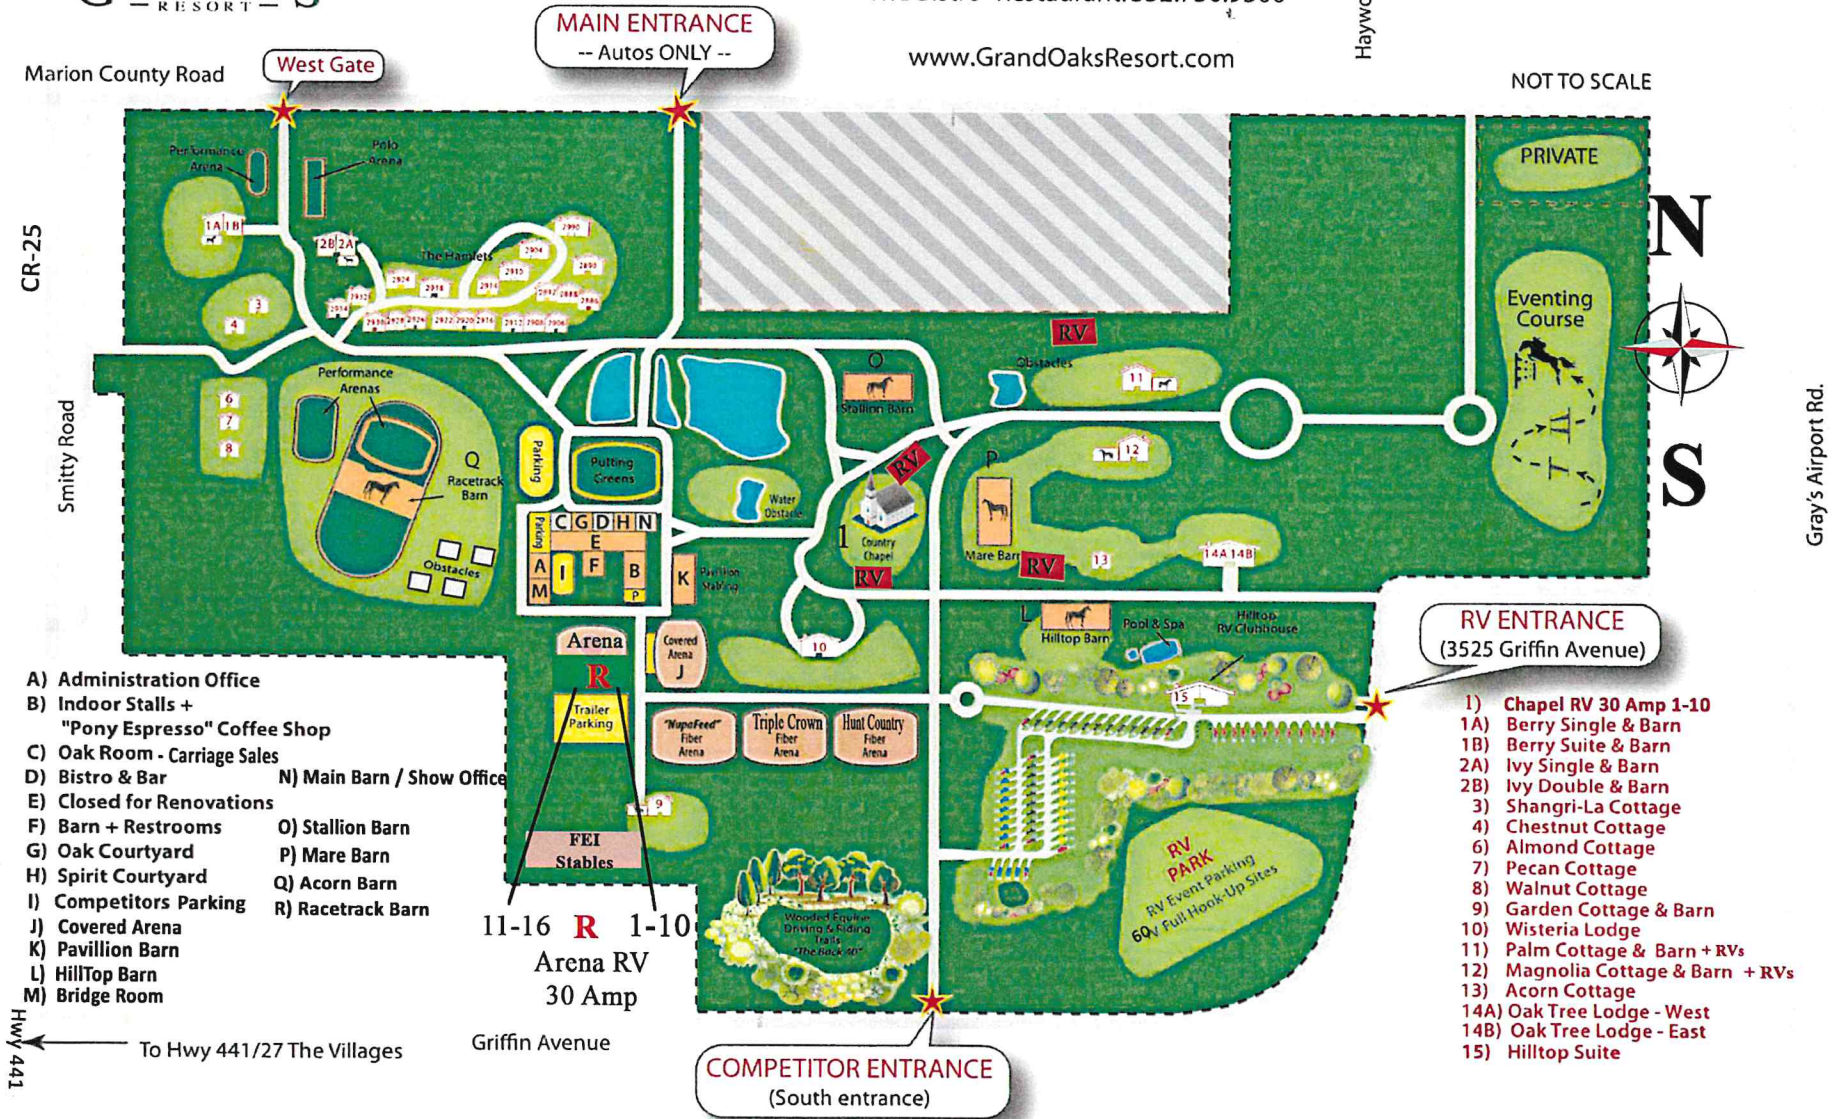

# RESORT MAP

3000 Marion County Road  
Weirsdale, FL 32195

Main Office: 352.750.5500

"The Bistro" Restaurant: 352.750.9500

[www.GrandOaksResort.com](http://www.GrandOaksResort.com)

Haywood Grove Road

NOT TO SCALE

Marion County Road

West Gate

MAIN ENTRANCE

-- Autos ONLY --

CR-25

Smitty Road

PRIVATE

Eventing Course

RV ENTRANCE  
(3525 Griffin Avenue)

- 1) Chapel RV 30 Amp 1-10
- 1A) Berry Single & Barn
- 1B) Berry Suite & Barn
- 2A) Ivy Single & Barn
- 2B) Ivy Double & Barn
- 3) Shangri-La Cottage
- 4) Chestnut Cottage
- 6) Almond Cottage
- 7) Pecan Cottage
- 8) Walnut Cottage
- 9) Garden Cottage & Barn
- 10) Wisteria Lodge
- 11) Palm Cottage & Barn + RVs
- 12) Magnolia Cottage & Barn + RVs
- 13) Acorn Cottage
- 14A) Oak Tree Lodge - West
- 14B) Oak Tree Lodge - East
- 15) Hilltop Suite

11-16 R 1-10  
Arena RV  
30 Amp

COMPETITOR ENTRANCE  
(South entrance)

Hwy 441  
To Hwy 441/27 The Villages

Griffin Avenue